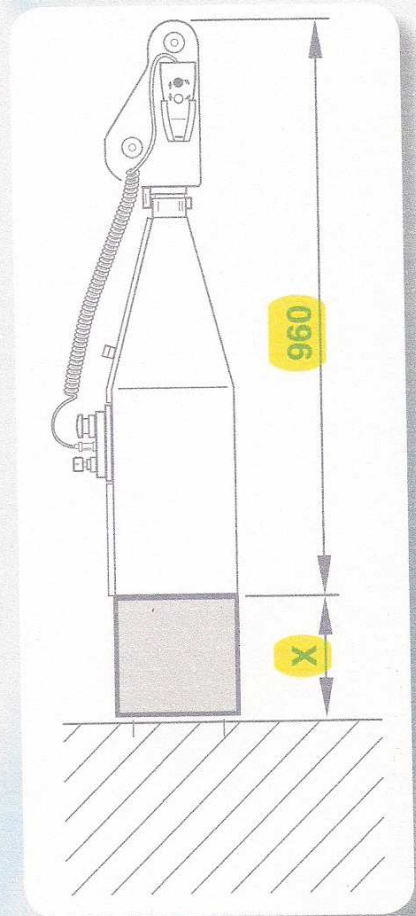

BLUONE

F100

BEMAS s.r.o.
Železničná 607/6
SK-966 81 Žarnovica

www.bluone.sk
bluone@bluone.sk

Mobile: 00421 905 867 708
Mobile: 00421 911 995 727
Fax: 00421 45 233 1646