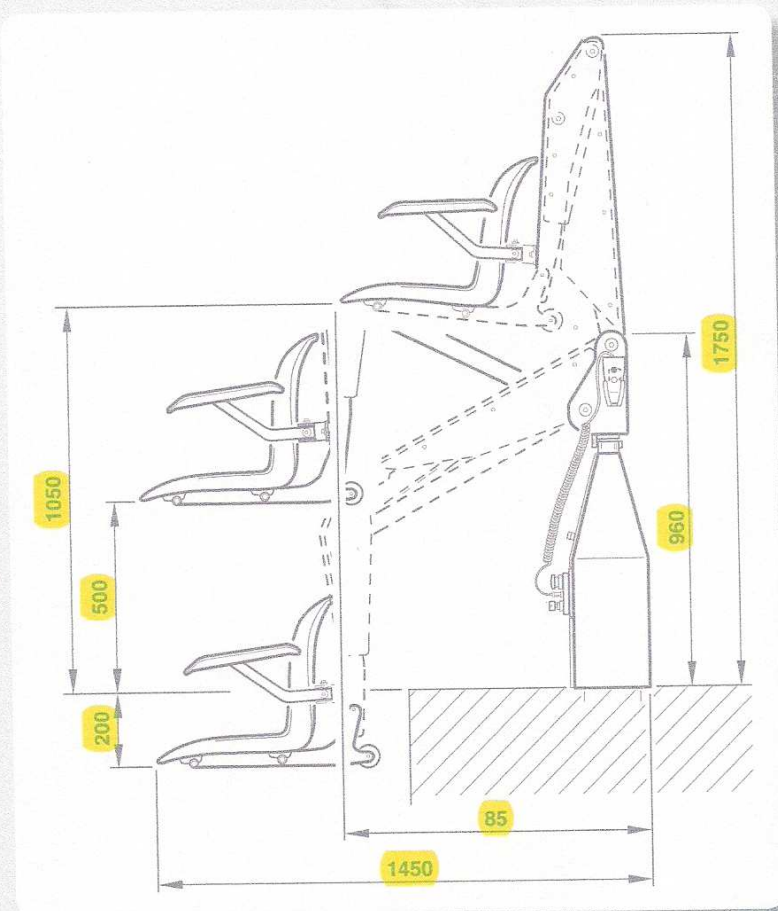

BLUONE

F100

BEMAS s.r.o.
Železničná 607/6
SK-966 81 Žarnovica

www.bluone.sk
bluone@bluone.sk

Mobile: 00421 905 867 708
Mobile: 00421 911 995 727
Fax: 00421 45 233 1646